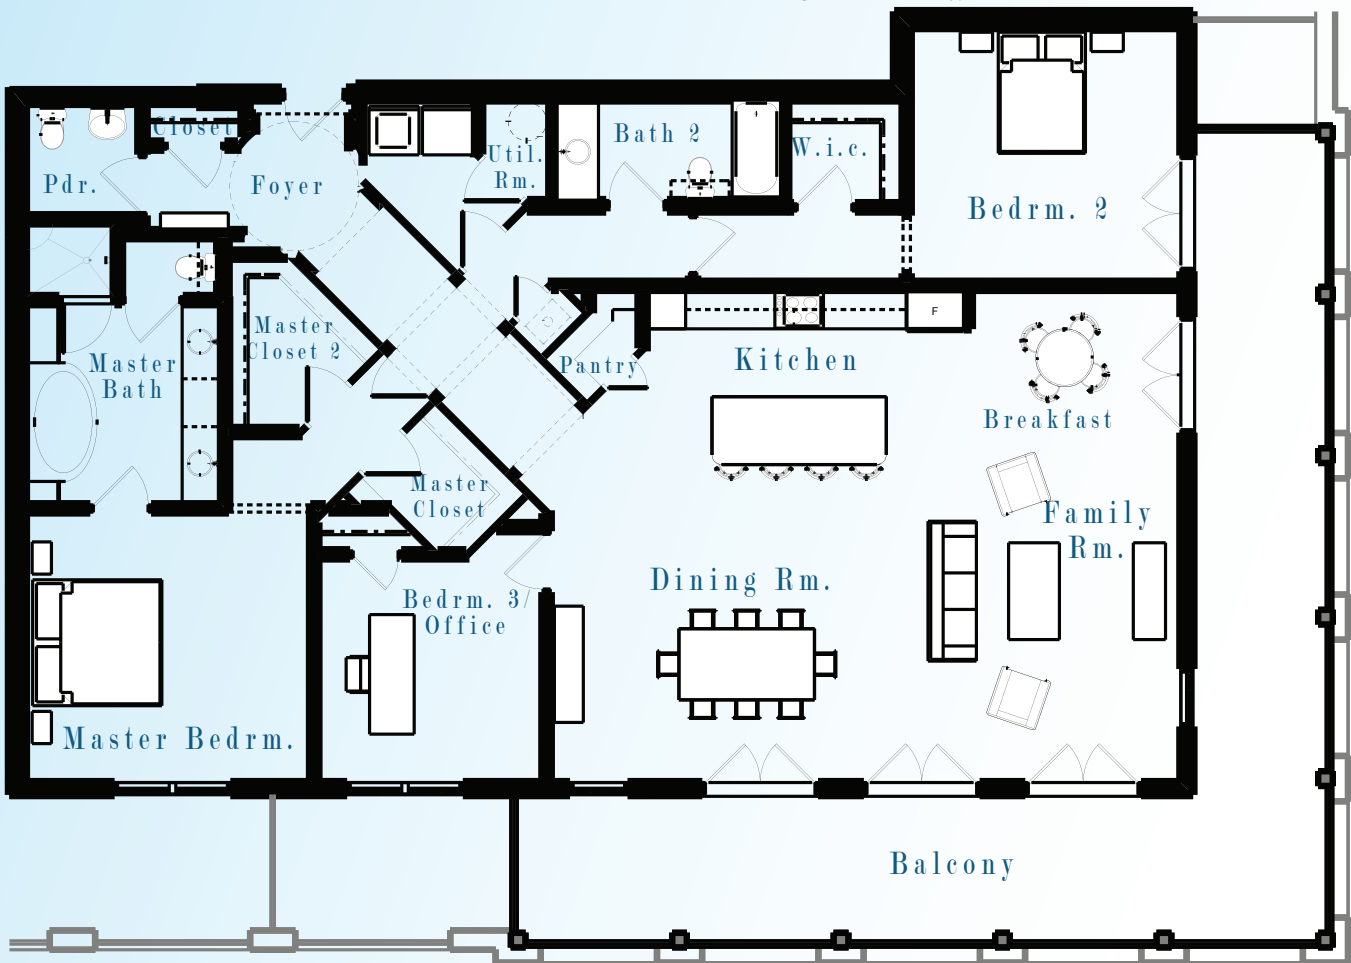

THE Lazarette

Oasis Pointe
CONDOMINIUMS

Unit 6

1st Floor Total Living Area 3,147 Sq. Ft.
2nd & 3rd Floor Total Living Area 2,831 Sq. Ft.
3 Bdrm./2Bdrm., 2.5 Bths.

1st Floor Terrace = 895 Sq. Ft.
2nd & 3rd Floor Balcony = 579 Sq. Ft.

Interior Sq. Ft. 2,252